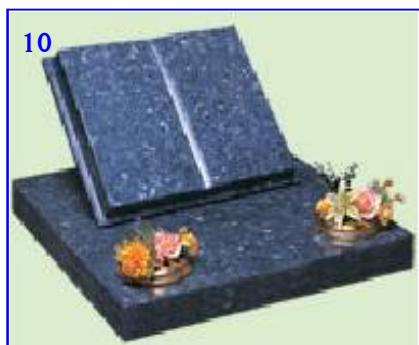

Cremation Memorials

ALL PRICES INCLUDE FIXINGS AND VAT