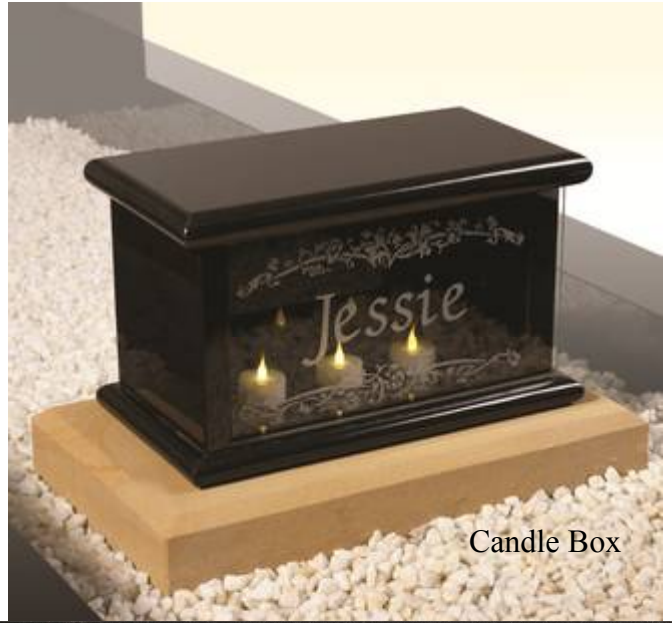

Rose Bud & Flower Designs from £15

CREM BOOKK O/228G

Desk Tablet  
0/231g

Bird Designs from £25

Polished Wedge 0/230g

Candle Box

Reclined Book O/d

Design from £15