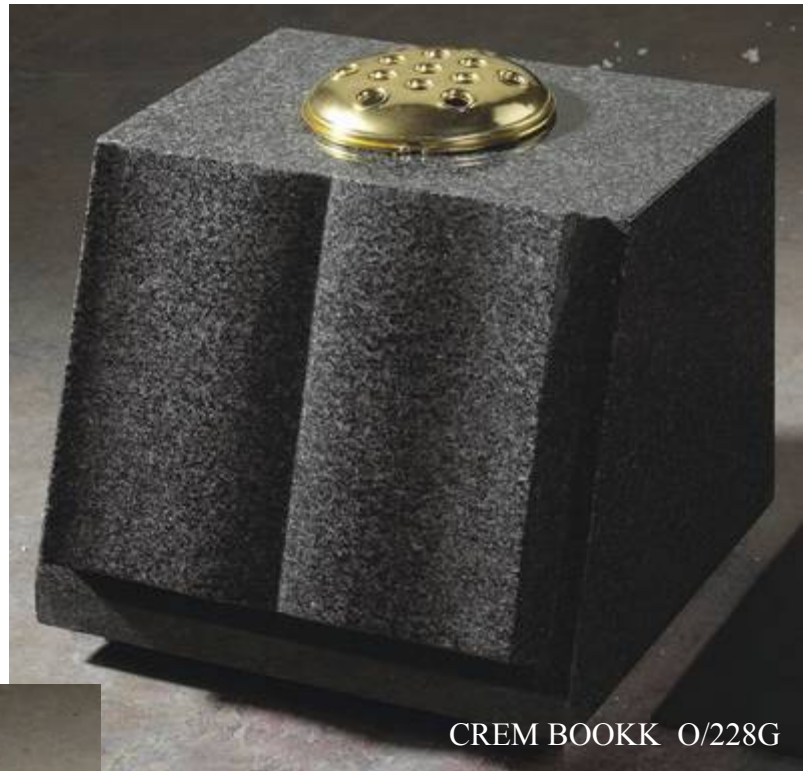

Rose Bud & Flower Designs from £15

CREM BOOKK O/228G

Desk Tablet  
0/231g

Bird Designs from £25

Polished Wedge 0/230g

Candle Box

Reclined Book O/d

Design from £15